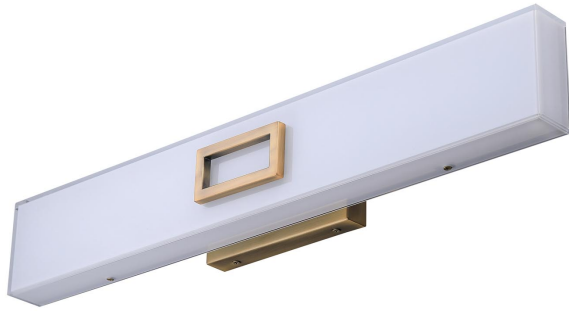

V1255-V1253

36" Rectangle Brushed Gold LED Vanity with White Glass

SKU: V1255-V1253

Categories: [Vanity](#)

36" Rectangle Brushed Gold LED Vanity with White Glass (120V, 30W, Switchable 3000K/4000K/5000K, 80CRI)

Finish [Brushed Gold](#)

Size [18"](#), [24"](#), [36"](#)

VARIATIONS

SKU	Stock Status	Stock Quantity	Description	Size	Price
V1253				18"	
V1254				24"	
V1255				36"	