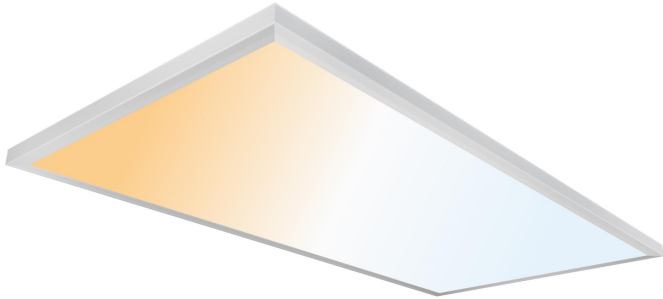

C1439-C1441

SKU: C1439

Categories: [Ceiling Fixtures](#), [Flush Mount](#), [Multifamily](#)

Size [48"x24"](#)

Finish [Brushed Nickel](#), [Matte Black](#), [Matte White](#)

VARIATIONS

SKU	Stock Status	Stock Quantity	Description	Finish	Price
C1439			2x4 Matte White Surface Mount Panel w/ 3CCT Internal Switch (40W, 3000K-4000K-5000K, 85CRI, 90-135V, Dimmable, ETL) (2-Pack)	Matte White	
C1441			2x4 Brushed Nickel Surface Mount Panel w/ 3CCT Internal Switch (40W, 3000K-4000K-5000K, 85CRI, 90-135V, Dimmable, ETL) (2-Pack)	Brushed Nickel	

SKU	Stock Status	Stock Quantity	Description	Finish	Price
C1440			2x4 Matte Black Surface Mount Panel w/ 3CCT Internal Switch (40W, 3000K-4000K-5000K, 85CRI, 90-135V, Dimmable, ETL) (2-Pack)	Matte Black	