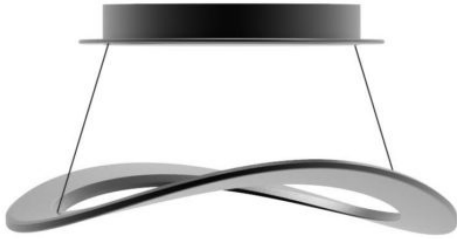

## C1252

Matte Black Pendant with Acrylic Shade

---

**SKU:** C1252

**Categories:** [Ceiling Fixtures](#), [New Introductions](#)

Matte Black Pendant with Curved Opal Acrylic Shade (COB LED Strips: 24V, 10W, 2700K with LED Driver: KVP-24050-TDL, 120V 24, 50W)

<b>Size</b>	21-1/2" x H18" x H18-1/2"
<b>Finish</b>	<a href="#">Matte Black</a>
<b>Shade Description</b>	Opal Acrylic Diffuser